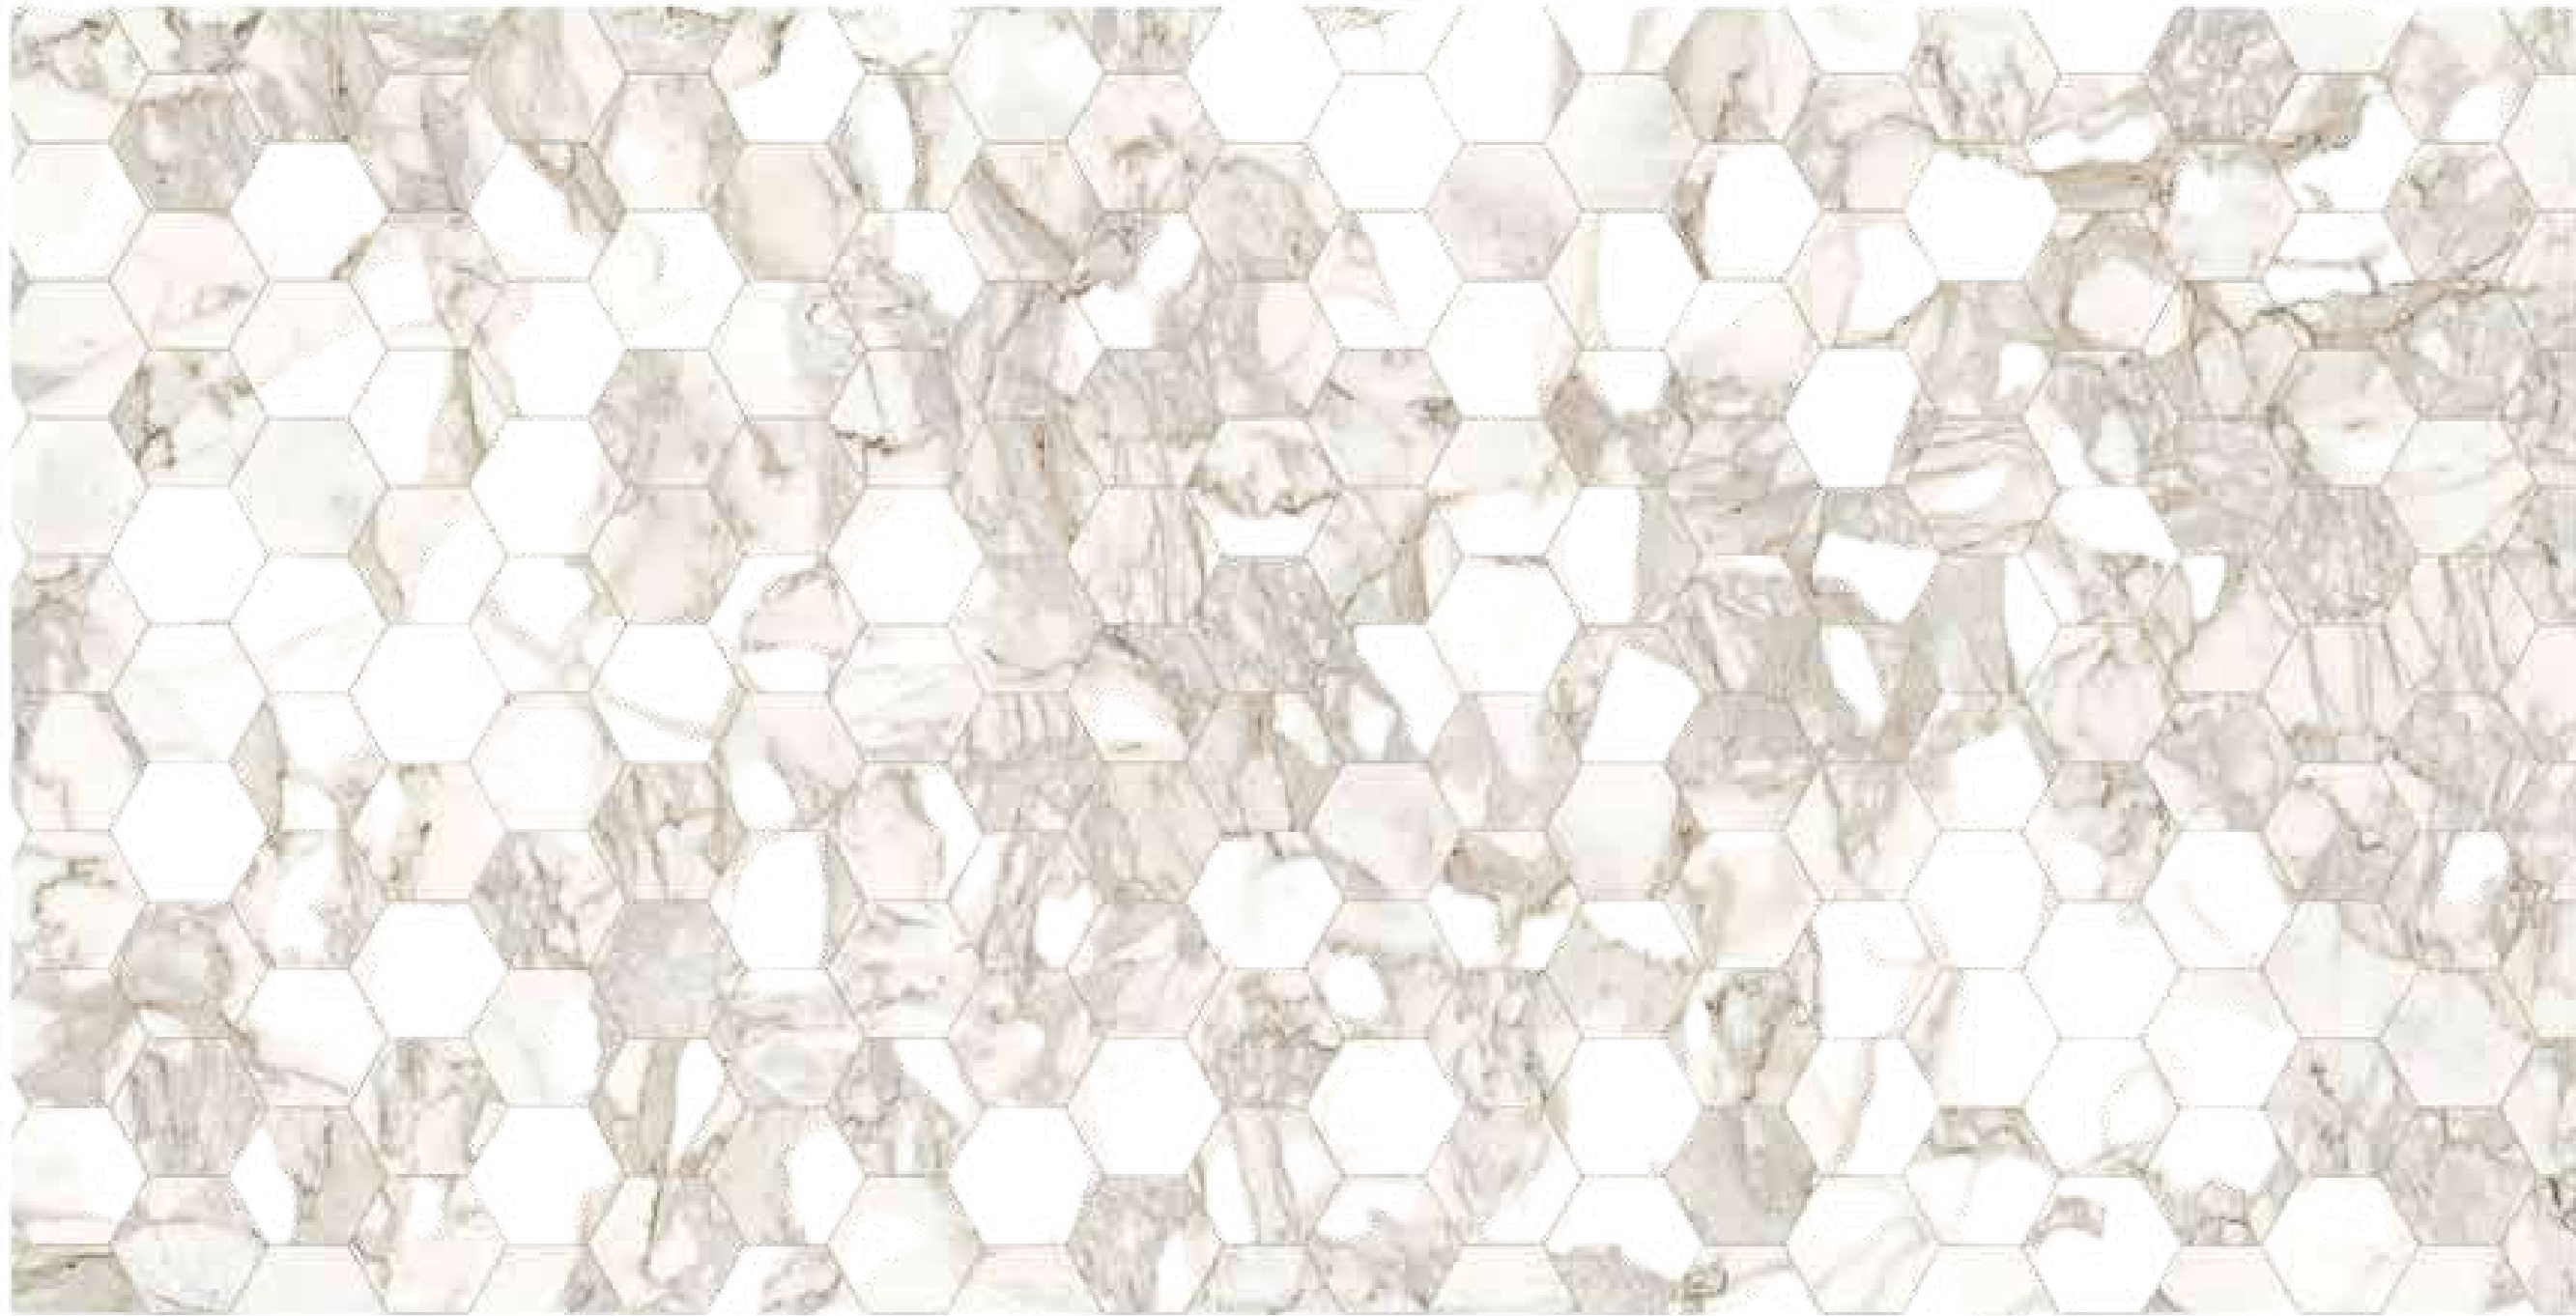

PENNY TILE

CALCUTTA BROWN
LANTERN

STATURARY GRAY

LANTERN

CALCUTTA BROWN

6" HEX

LANCASTER

MILANO 6" HEX

WASHED CONCRETE

6" HEX

SWIRL MARBLE

HAND CASTED AND
LOCALLY CRAFTED

WHITE WITH
TENDER GRAY

WHITE WITH GRAY

BRIGHT WHITE

WHITE WITH BLACK